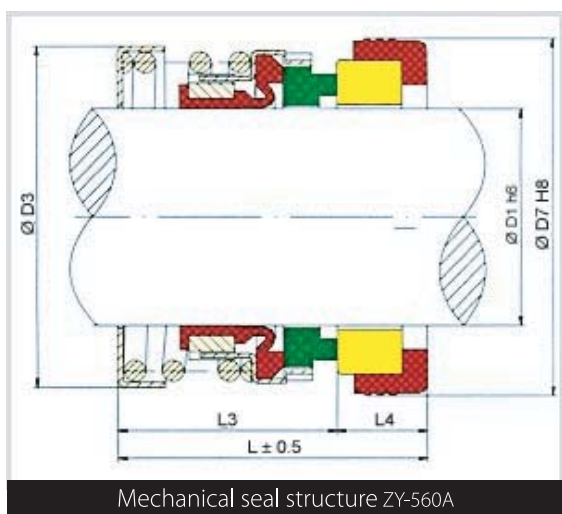

# ZY-560A

Temperature	-40 °C ~ +150 °C
Pressure	≤ 1.2 Mpa
Speed	≤ 13 m/sec
Medium	Oil, water and general corrosive liquid
Materials	Stationary Ring: Ceramic/SIC/TC Rotary Ring: Carbon/SIC/TC Secondary Seal: NBR/EPDM/VITON Spring & Other Parts: SUS304/SUS316